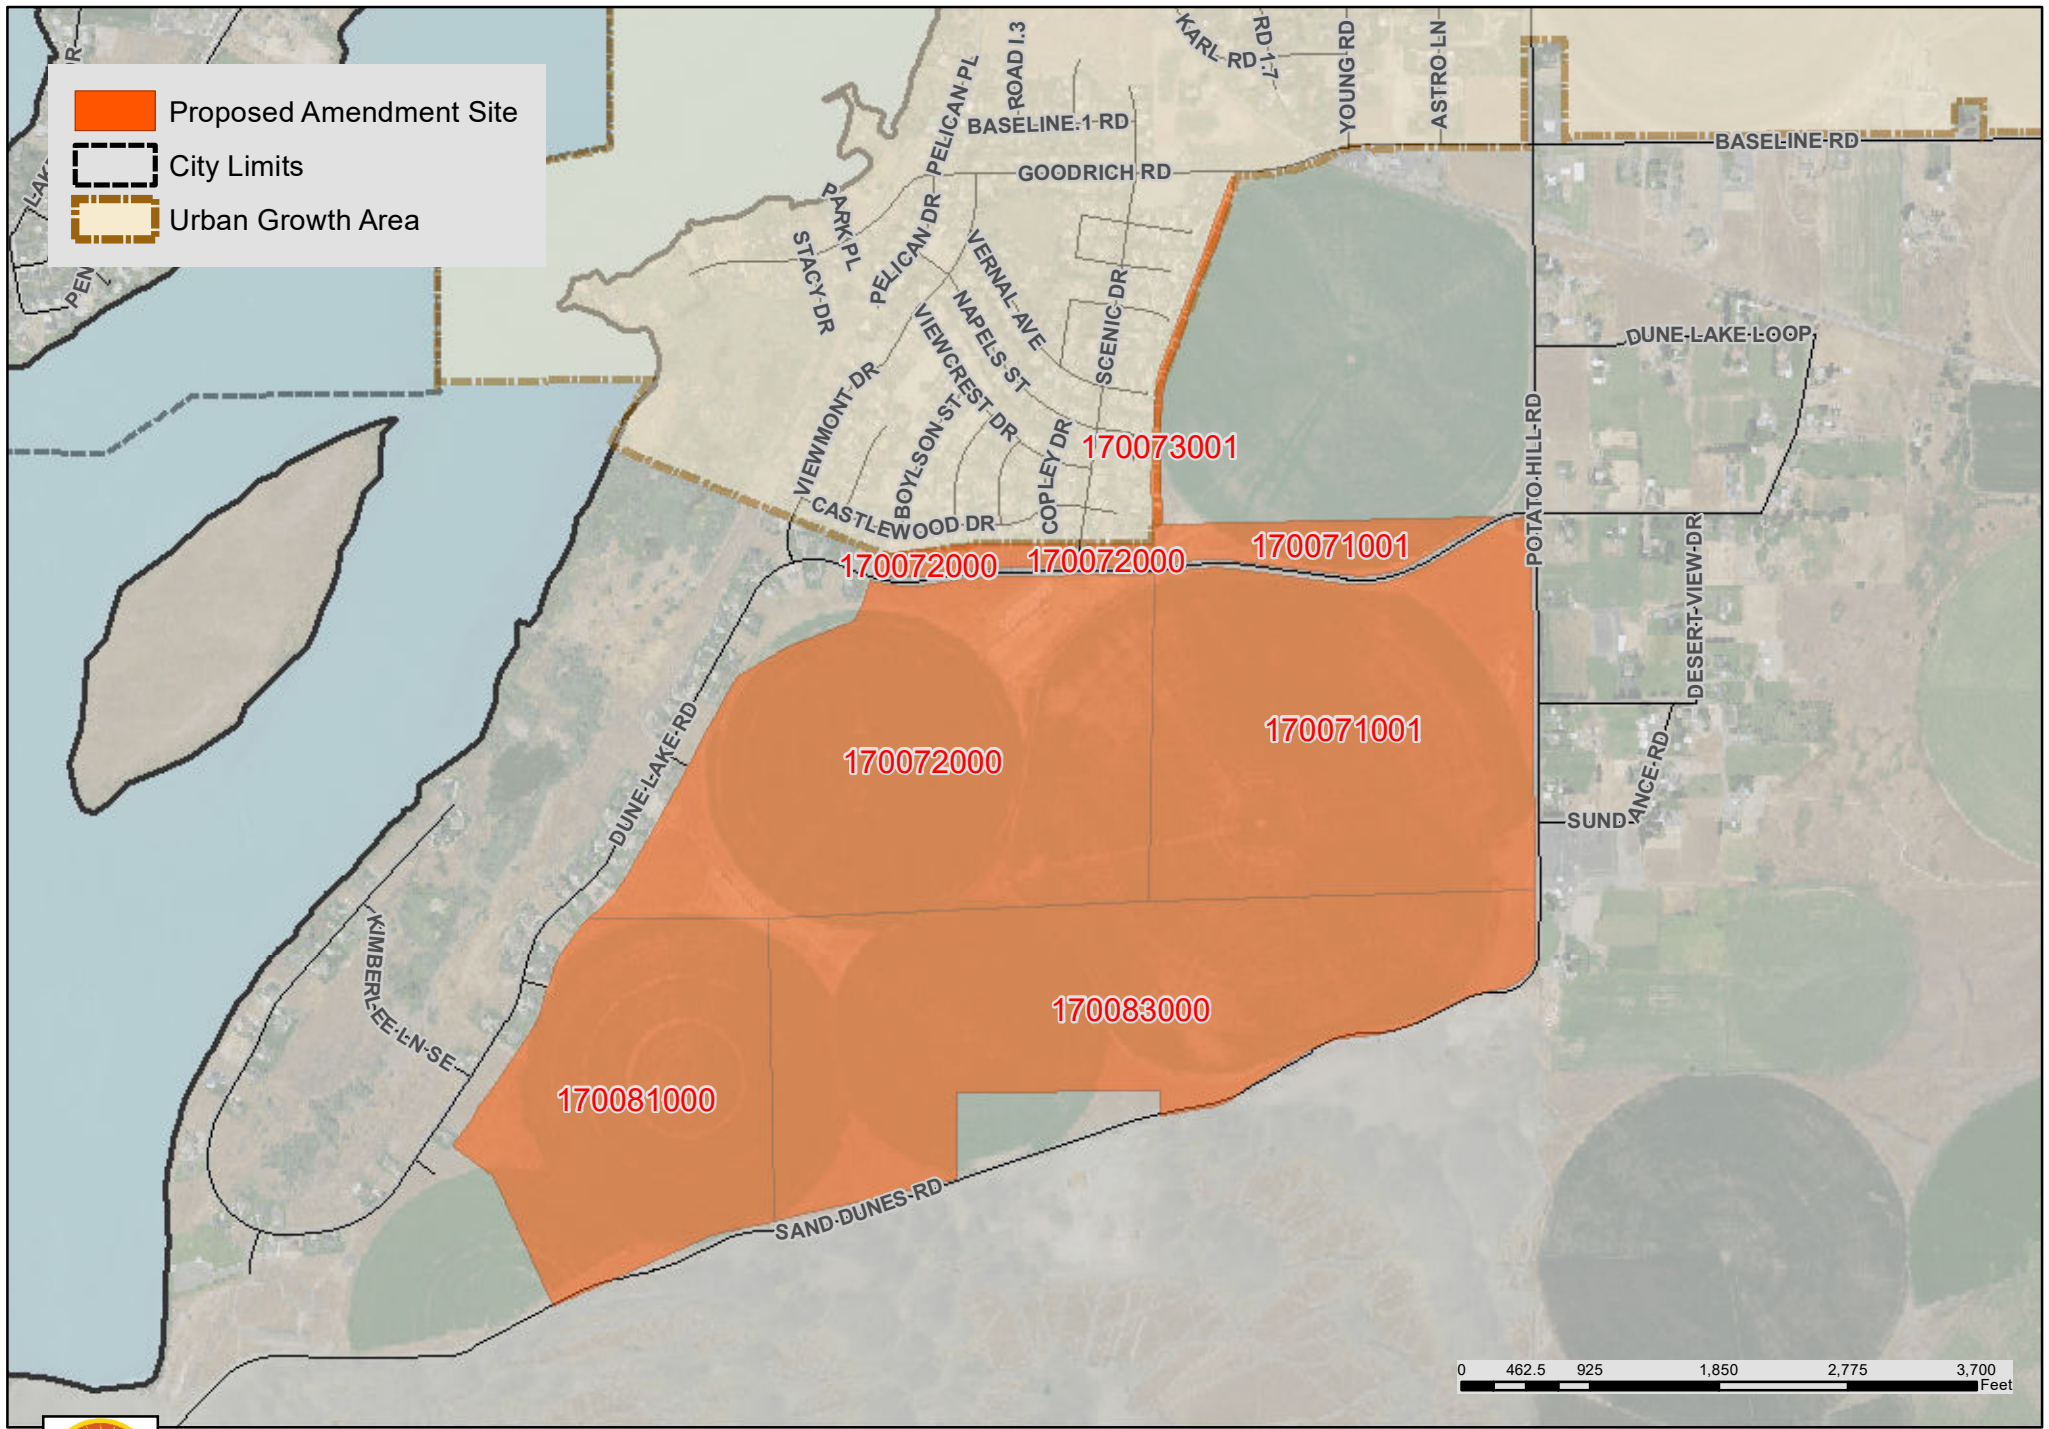

-  Proposed Amendment Site
-  City Limits
-  Urban Growth Area

CITY OF MOSES LAKE

COMMUNITY DEVELOPMENT
PLANNING DIVISION

Proposed 2019 Comp Plan Amendments