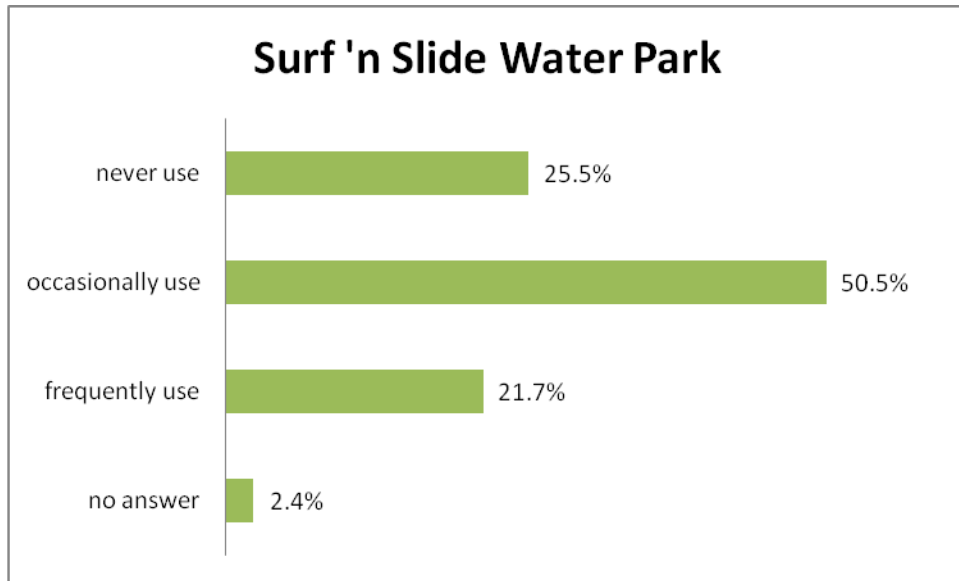

- Surf 'n Slide Water Park [How often do you use the following parks and facilities when they are in season?]

Answer	Count	Percentage
Never use	206	25.5%
Occasionally use	408	50.5%
Frequently use	175	21.7%
No answer	19	2.4%
Total	808	100.00%