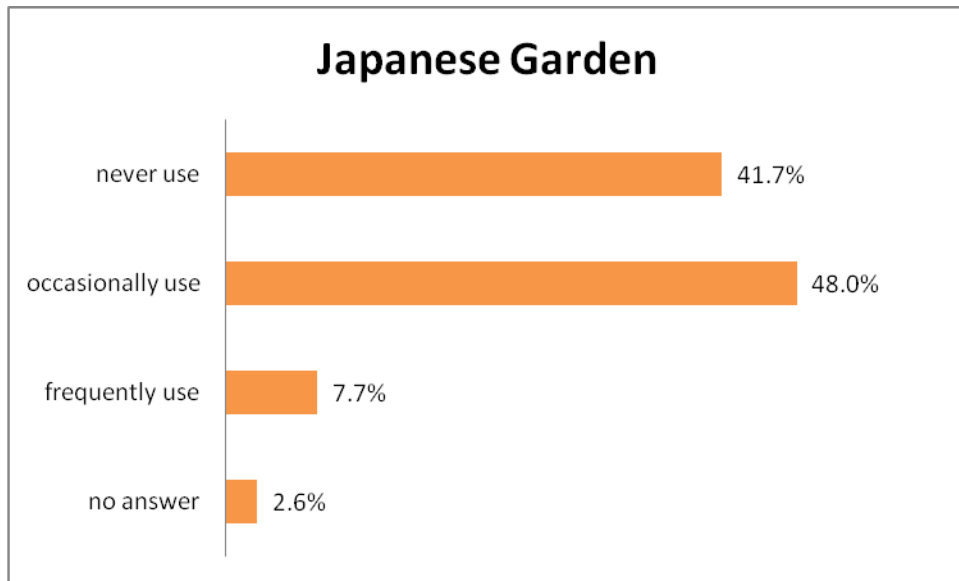

- Japanese Garden [How often do you use the following parks and facilities when they are in season?]

Answer	Count	Percentage
Never use	337	41.7%
Occasionally use	388	48.0%
Frequently use	62	7.7%
No answer	21	2.6%
Total	808	100.00%