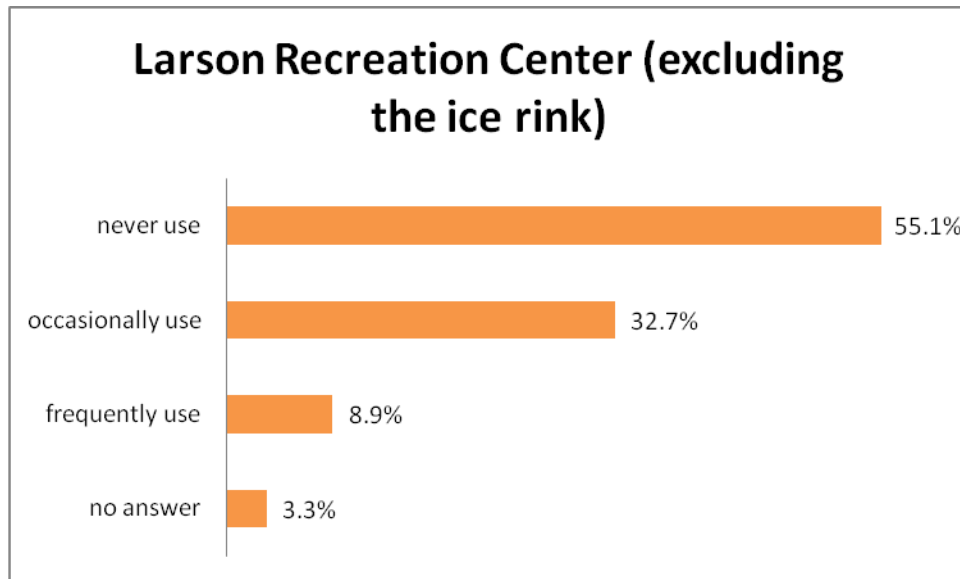

- Larson Recreation Center (excluding the ice rink) [How often do you use the following parks and facilities when they are in season?]

Answer	Count	Percentage
Never use	445	55.1%
Occasionally use	264	32.7%
Frequently use	72	8.9%
No answer	27	3.3%
Total	808	100.00%