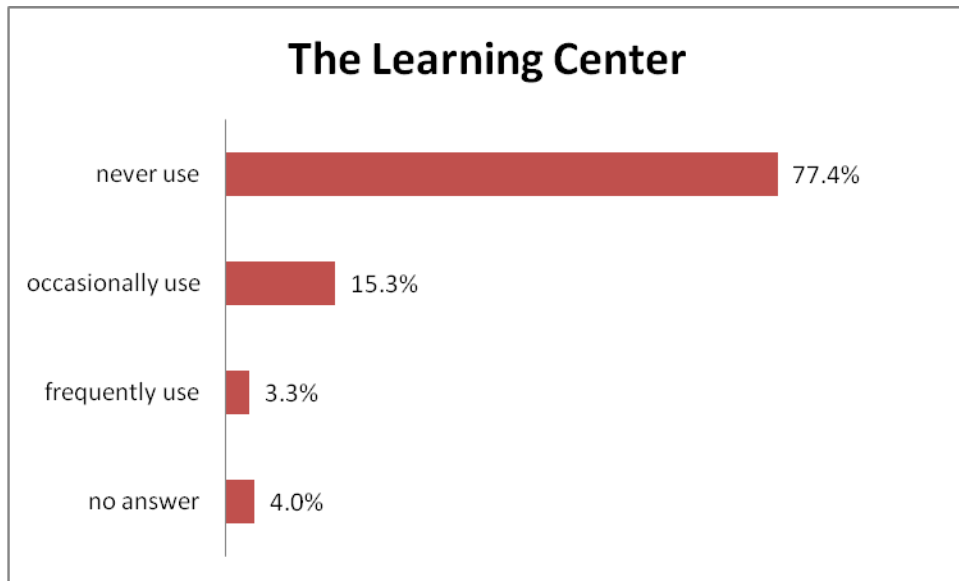

- The Learning Center [How often do you use the following parks and facilities when they are in season?]

Answer	Count	Percentage
Never use	625	77.4%
Occasionally use	124	15.3%
Frequently use	27	3.3%
No answer	32	4.0%
Total	808	100.00%