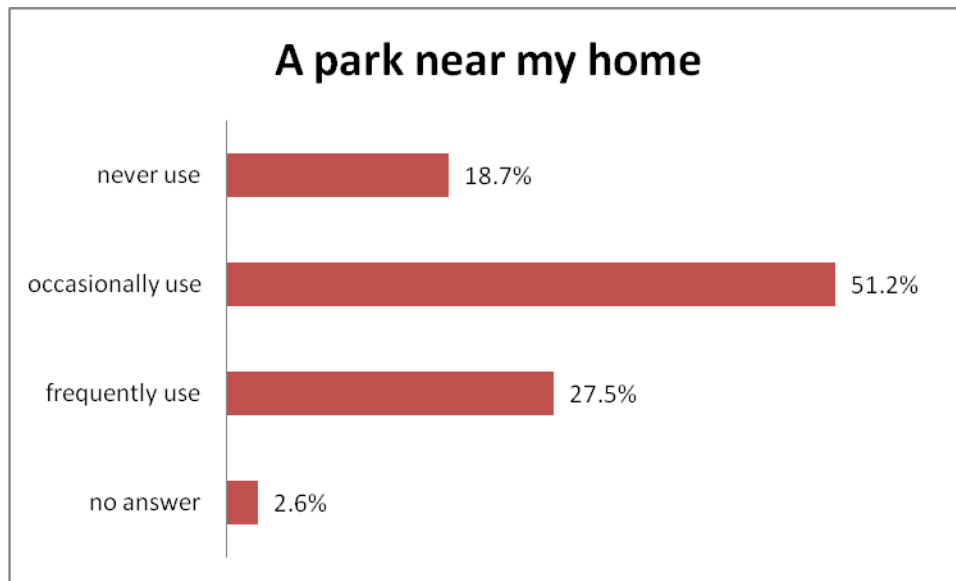

Answer	Count	Percentage
Never use	151	18.7%
Occasionally use	414	51.2%
Frequently use	222	27.5%
No answer	21	2.6%
Total	808	100.00%

- McCosh Park [How often do you use the following parks and facilities when they are in season?]