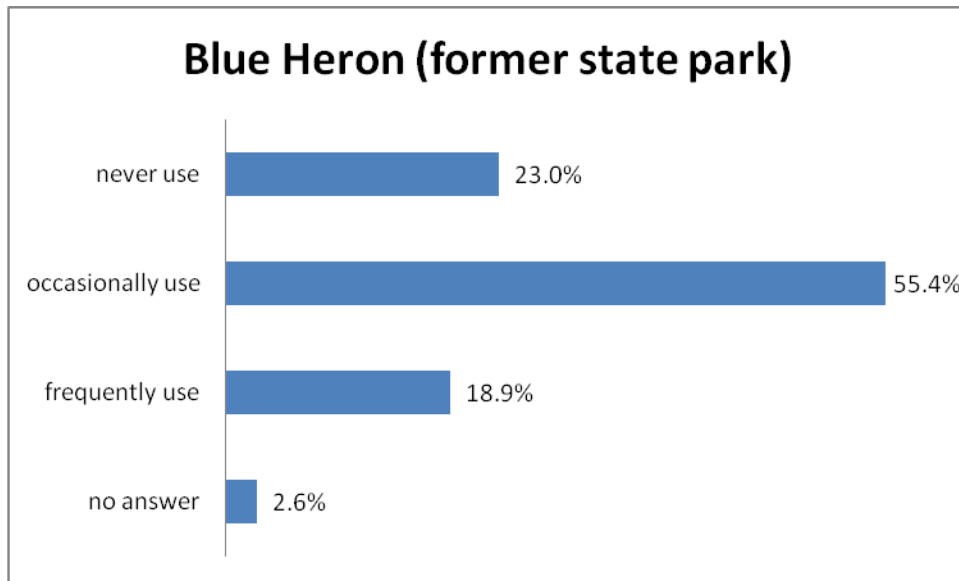

- Blue Heron Park (former state park) [How often do you use the following parks and facilities when they are in season?]

Answer	Count	Percentage
Never use	186	23.0%
Occasionally use	448	55.4%
Frequently use	153	18.9%
No answer	21	2.6%
Total	808	100.00%