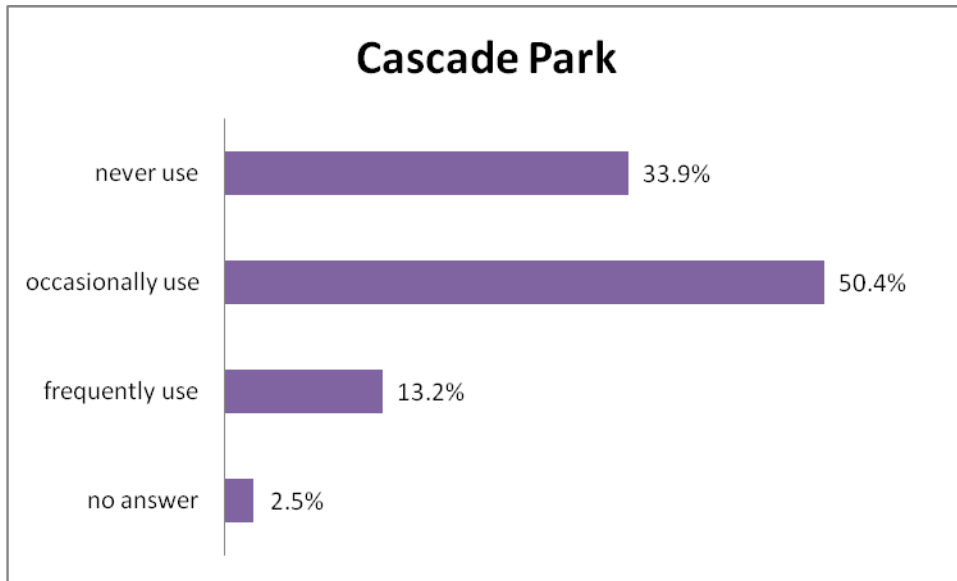

- Cascade Park [How often do you use the following parks and facilities when they are in season?]

Answer	Count	Percentage
Never use	274	33.9%
Occasionally use	407	50.4%
Frequently use	107	13.2%
No answer	20	2.5%
Total	808	100.00%