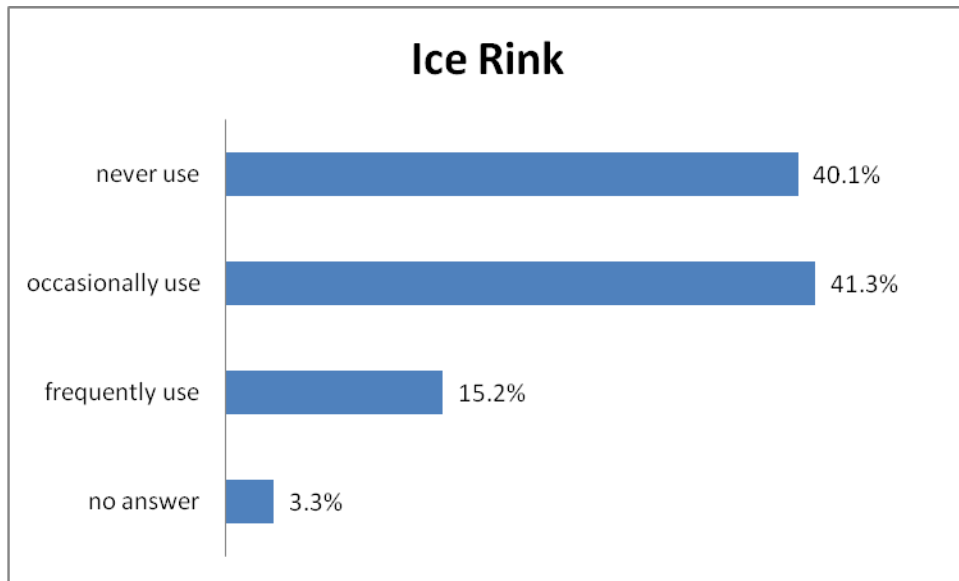

- Ice Rink [How often do you use the following parks and facilities when they are in season?]

Answer	Count	Percentage
Never use	324	40.1%
Occasionally use	334	41.3%
Frequently use	123	15.2%
No answer	27	3.3%
Total	808	100.00%