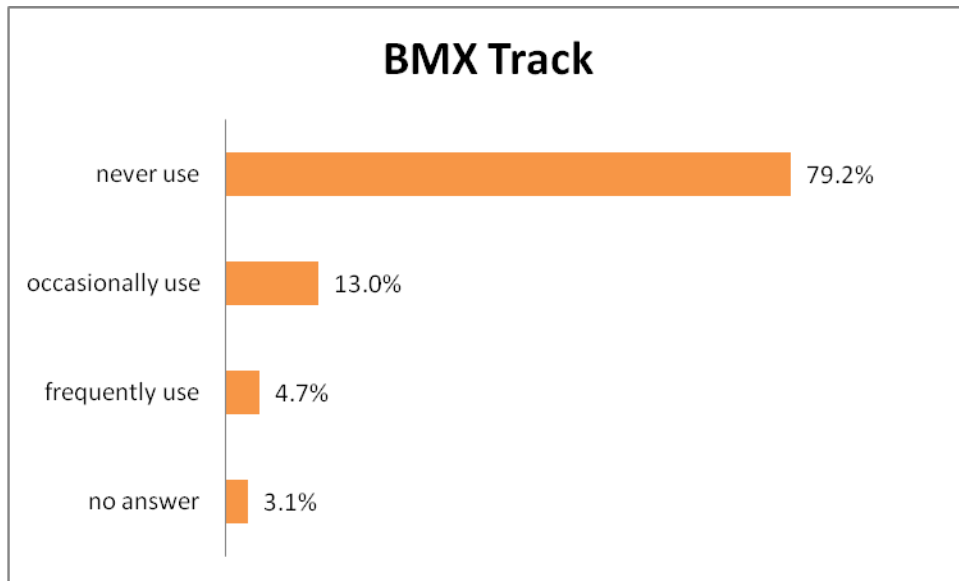

- BMX Track [How often do you use the following parks and facilities when they are in season?]

Answer	Count	Percentage
Never use	640	79.2%
Occasionally use	105	13.0%
Frequently use	38	4.7%
No answer	25	3.1%
Total	808	100.00%