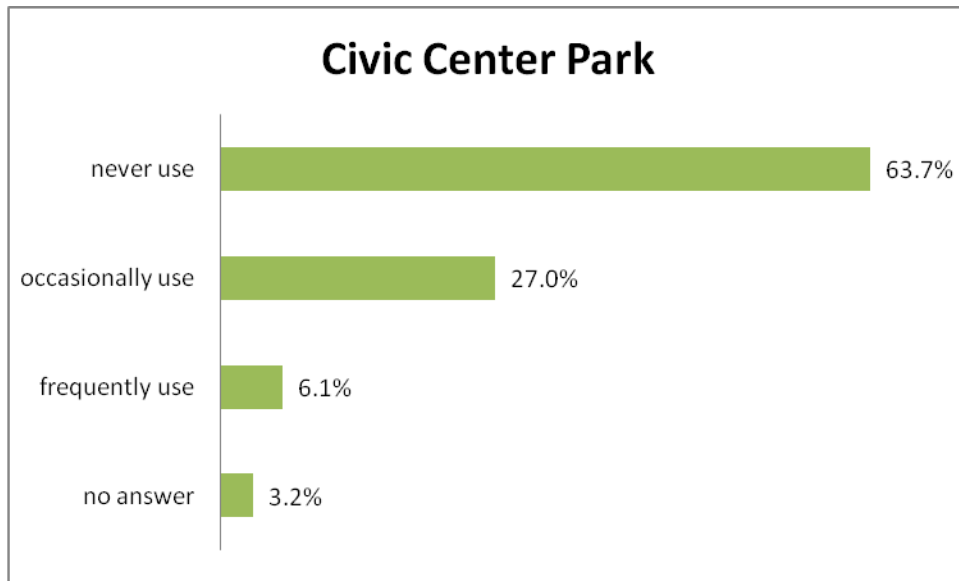

- Civic Center Park [How often do you use the following parks and facilities when they are in season?]

Answer	Count	Percentage
Never use	515	63.7%
Occasionally use	218	27.0%
Frequently use	49	6.1%
No answer	26	3.2%
Total	808	100.00%