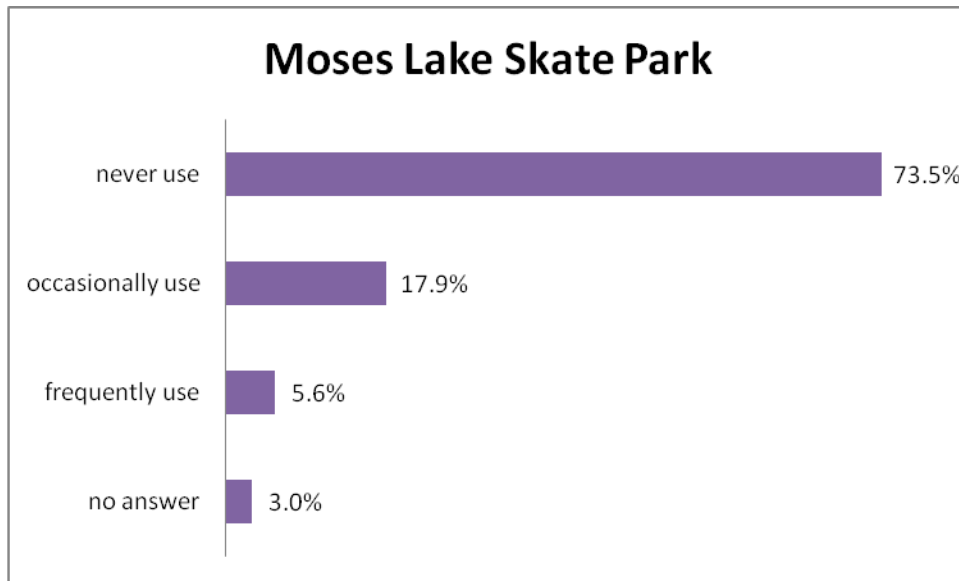

- Moses Lake Skate Park [How often do you use the following parks and facilities when they are in season?]

Answer	Count	Percentage
Never use	594	73.5%
Occasionally use	145	17.9%
Frequently use	45	5.6%
No answer	24	3.0%
Total	808	100.00%