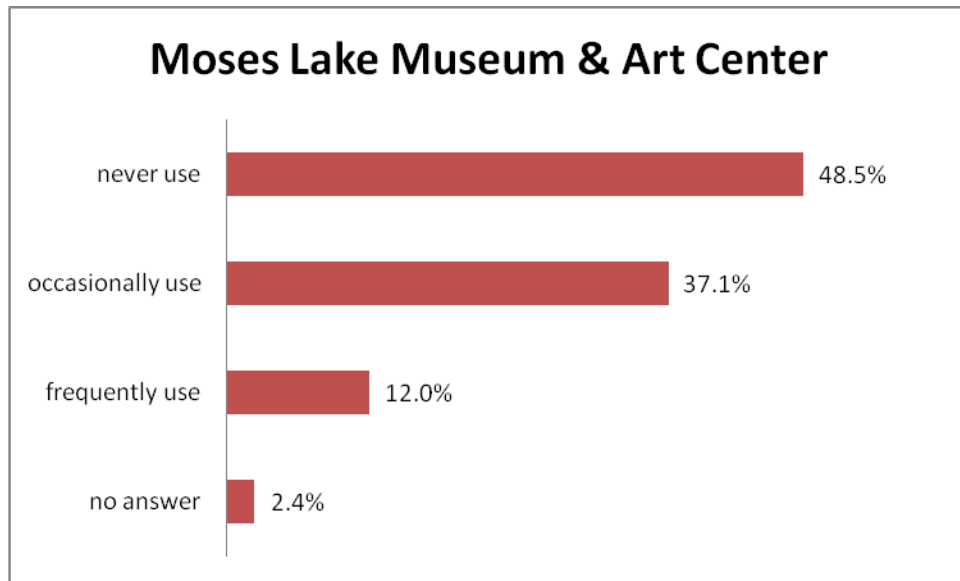

- Moses Lake Museum & Art Center [How often do you use the following parks and facilities when they are in season?]

Answer	Count	Percentage
Never use	392	48.5%
Occasionally use	300	37.1%
Frequently use	97	12.0%
No answer	19	2.4%
Total	808	100.00%