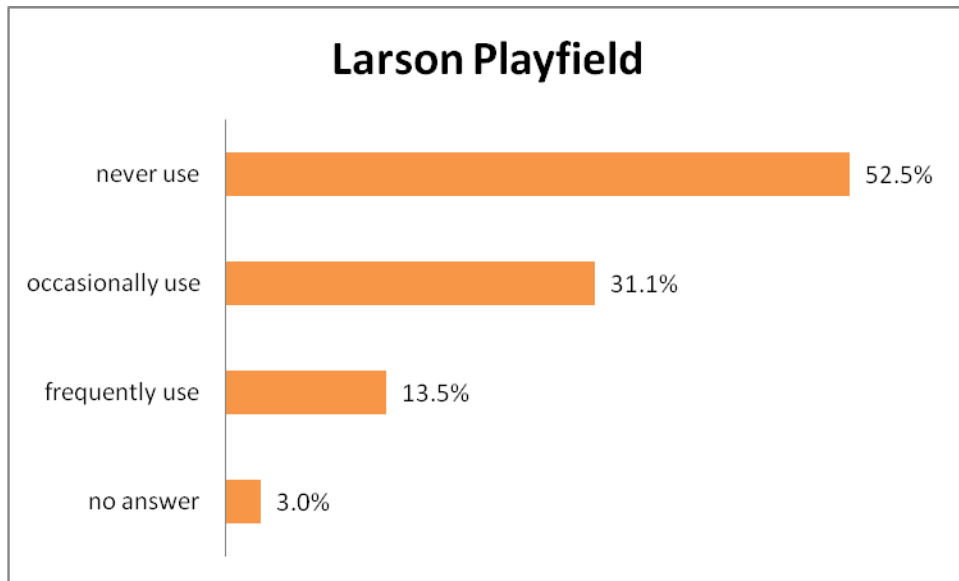

- Larson Playfield [How often do you use the following parks and facilities when they are in season?]

Answer	Count	Percentage
Never use	424	52.5%
Occasionally use	251	31.1%
Frequently use	109	13.5%
No answer	24	3.0%
Total	808	100.00%